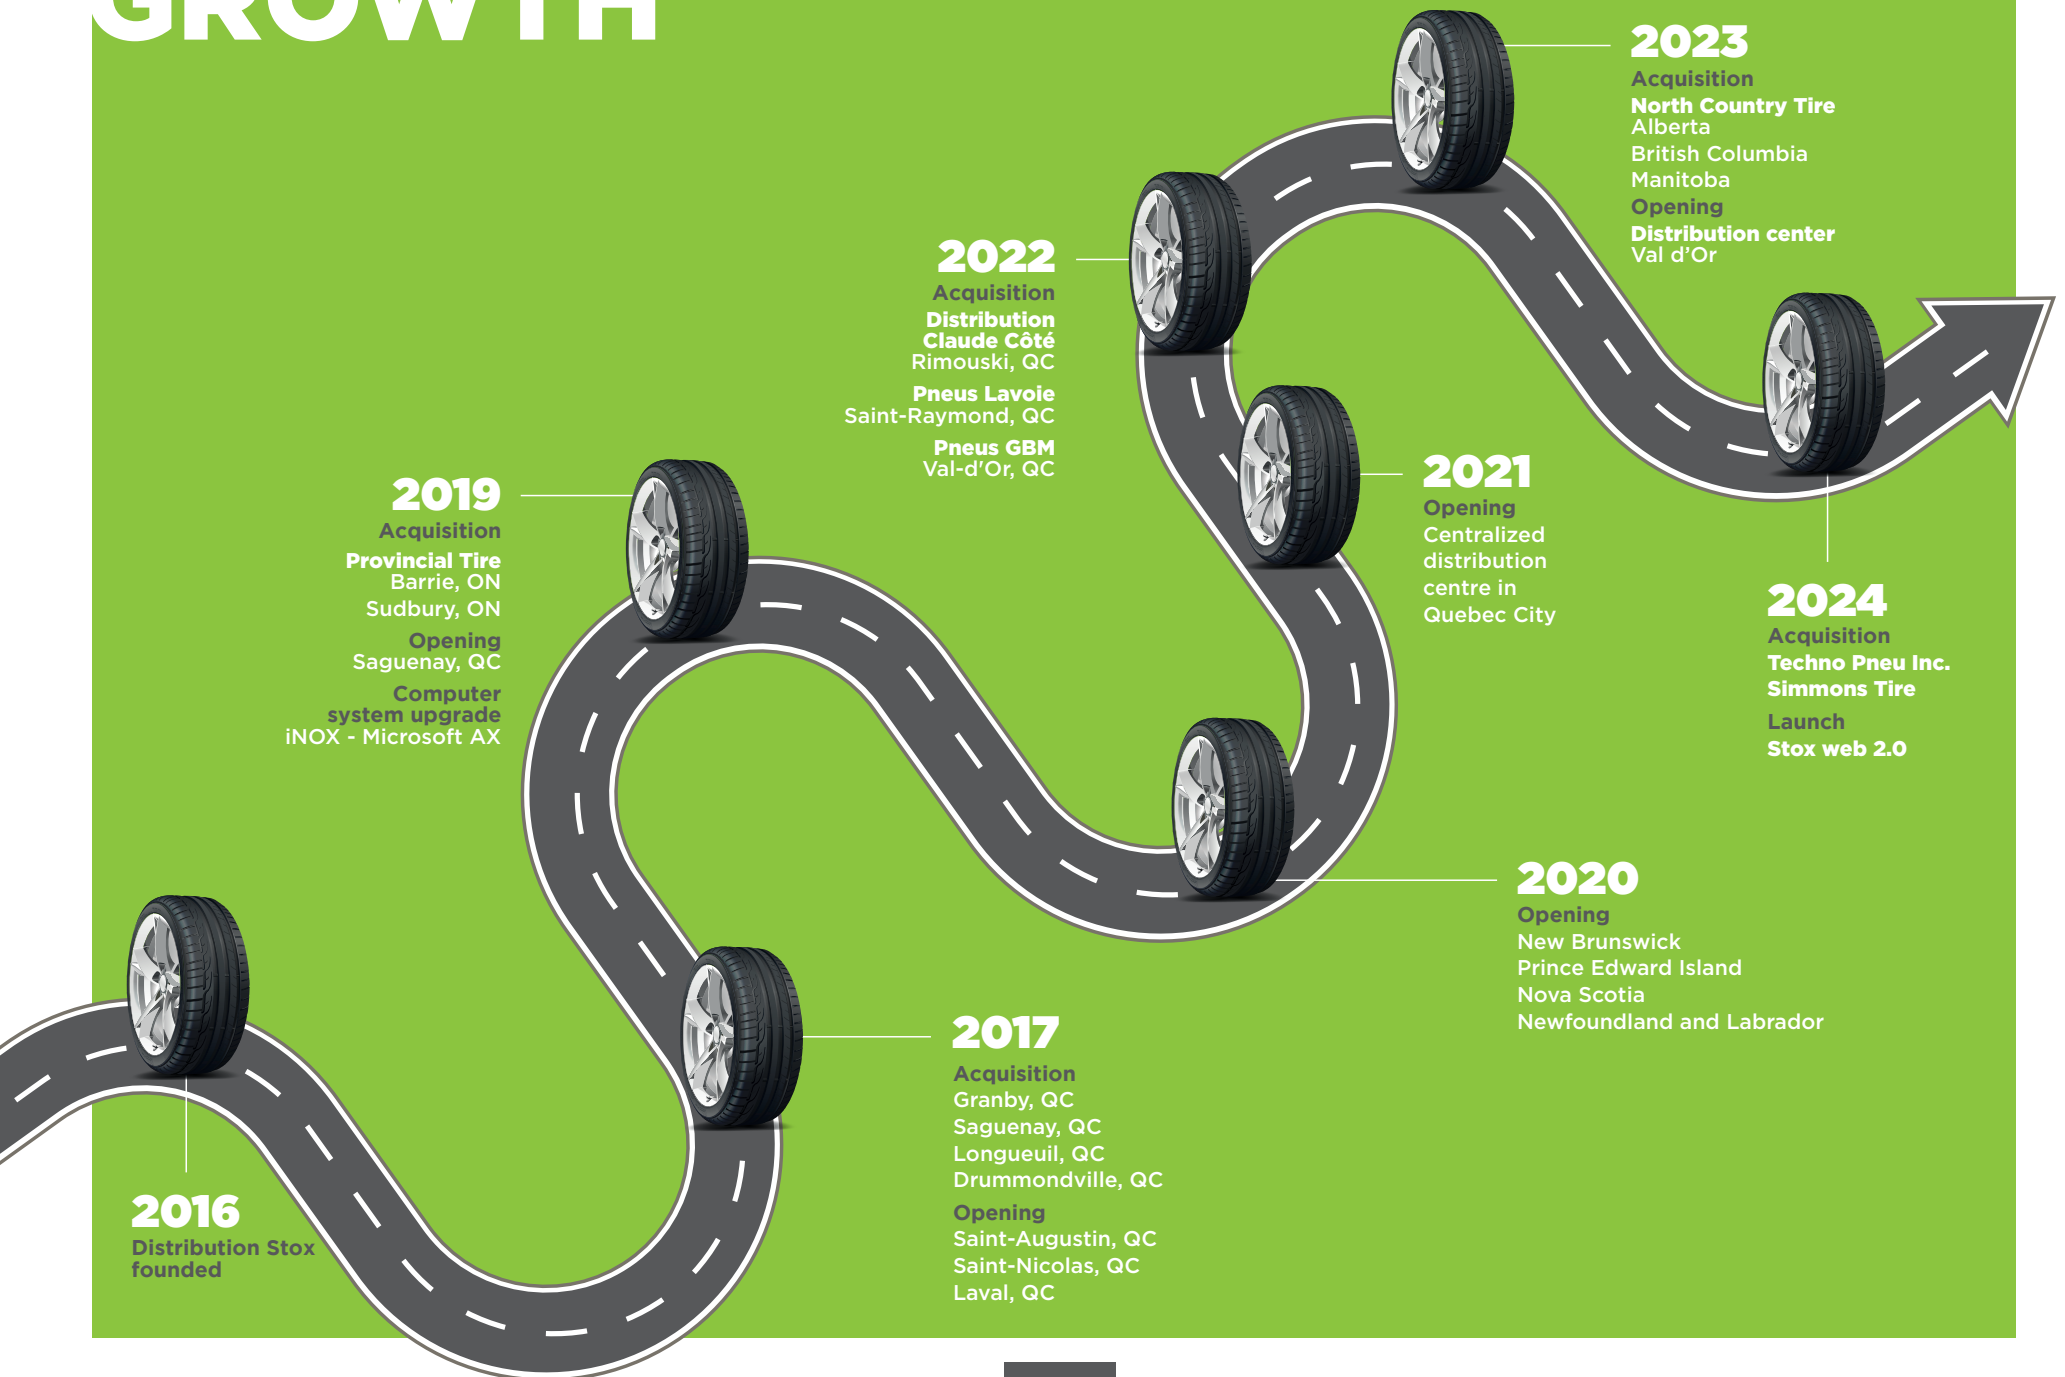

A partner who delivers!

**EXCEPTIONAL SERVICE,
FAST DELIVERY,
AND THE BIGGEST
SELECTION
OF TIRES AND WHEELS
IN EASTERN CANADA.**

- More than 30 warehouses across Canada
- Over 2.5 million tires in stock

SUSTAINED GROWTH

> LATEST NEWS

NATIONAL PRESENCE WITH REGIONAL AND LOCAL OBJECTIVES

WHY STOX?

IT'S SIMPLE

- Comprehensive training programs
- Fast, dependable delivery
- The largest inventory in Eastern Canada
- A complete product lineup to meet every need
- Tools to help maximize your profitability

Easy order management and tracking.

Seamless integration with most digital repair shop management platforms.

Automatic integration of national account programs (if applicable).

COMPLETE

TRAINING PROGRAM

Customized, one-on-one training to turn your team into experts on tires and wheels from every brand.

FAST AND RELIABLE

DELIVERY SERVICE

- Fast, efficient delivery backed by a fleet of over 250 vehicles dedicated to serving you.
- Eco-friendly electric fleets for seamless deliveries in urban areas.

THE LARGEST INVENTORY